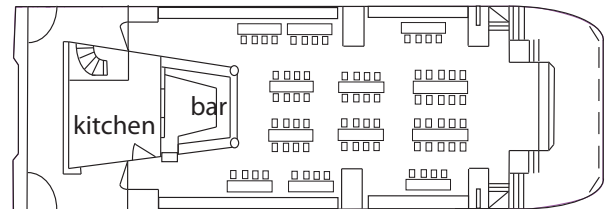

MAGISTIC

charter boats

enquiry@magisticevents.com.au

+61 2 8296 7277

Capacity

Cocktail	180
Buffet	120
3 Course	130

Simply Magistic

20-180 Guests

The newest boat in the fleet, Simply Magistic vessel boasts sleek lines and a modern luxurious interior perfect for any corporate event or function. The modern boat has an expansive indoor area and two outdoor decks allowing guests maximum opportunity to experience Sydney Harbour.

Simply Magistic has a number of features which set it apart from the rest as one of Sydney's premier charter vessels. As well as the main indoor bar, Simply Magistic possesses a unique outdoor bar to ensure swift and professional service at all times.

The generous foredeck is ideal for pre-dinner drinks and also allows for stunning photographs with the world's most beautiful Harbour as your backdrop. A fully integrated AV system and the comfort of reverse cycle air conditioning all serve to create a relaxing environment for private functions.

This venue is truly unique.

main deck