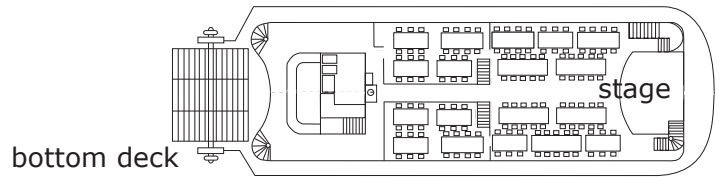

SYDNEY HARBOUR BALLROOM 80-380 Guests

Sydney Harbour Ballroom invites you to escape the ordinary and host an unforgettable event. This unique Ballroom afloat is an ideal venue, offering uninterrupted views of Sydney Harbour for all guests, complimented by premium service and elegant dining.

- Spacious formal dining areas
- Old World charm interior with brass & polished timber
- Large stage for performances and presentations
- State of the art audio visual system
- Parquetry dance floor
- Wrap around verandahs
- Reverse cycle air conditioning
- Fully equipped modern galley - all meals freshly prepared onboard
- Authentic paddlewheeler